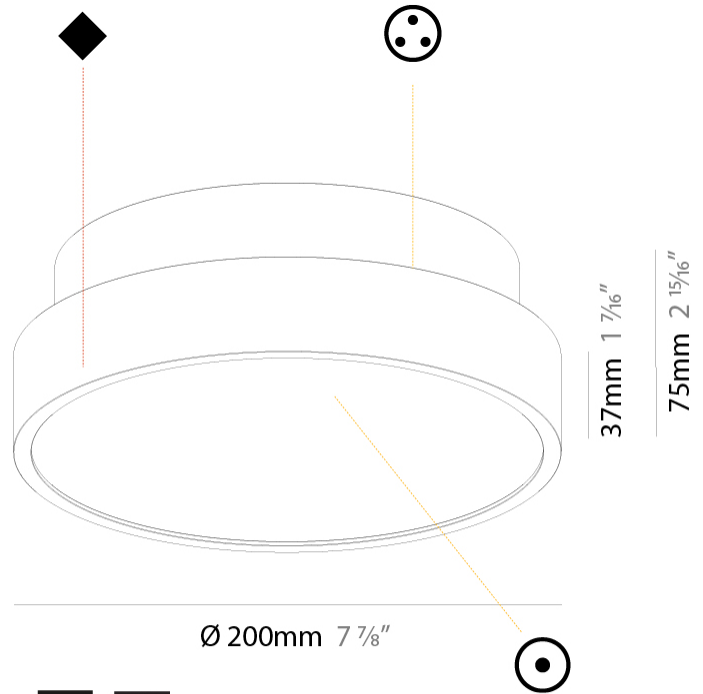

GENERAL

Series: Sign Diva
Subseries: Sign Diva
Partner: Prolicht
Division: Architectural
Installation: Surface
Product Type: Ceiling Surface
Mounting Location: Ceiling
Light Distribution: Direct / Indirect

PHYSICAL

Shape: Round
Diameter (mm): 200
Diameter (in): 7 7/8
Height (mm): 75
Height (in): 2 15/16
Weight (kg): 1.12
Weight (lbs): 2.469

Diffuser: Direct - PMMA - Opal/Micro-Prism/Sparkling Secret/Vintage Industrial with Shine Ring / Indirect - White/Yellow/Orange/Red/Blue/Green

Fixture Finish: SSR / BKV / CWI / CRY / HAB / UFT / ITA / RUA / FTG / MYG / LOD / PUS / FRO / FUP / KIA / POP / BLS / SPG / MEY / GOH / CHC / COM / ABZ / JAG / OBR / MOS / ROR

Fixture Material: PMMA / Extruded Aluminum / Steel

ELECTRICAL

Lamp Type: LED (Zhaga Standard)
Input Wattage (W): 12.1
Total Output Wattage (W): 11
Dimming: Tri-Mode (Non-Dimming and Phase Dimming (120Vac only) and 0-10V Dimming)
Driver Included: Yes
Driver Location: Integrated
Driver Type: Constant Current - Universal
Driver Class: Class 2
Input Voltage (V): 120 - 277
Constant Current (MA): 350

LED

Color Temperature (°K): 3000 / 3500 / 4000
Max. Delivered Lumen (lm): 1100 / 1117 / 1140
CRI: >90 CRI
Lamp Life (hrs): 50000

OPTICAL

RATINGS AND CERTIFICATIONS

Certified By: Certified for North American Standards
IP rating: IP20