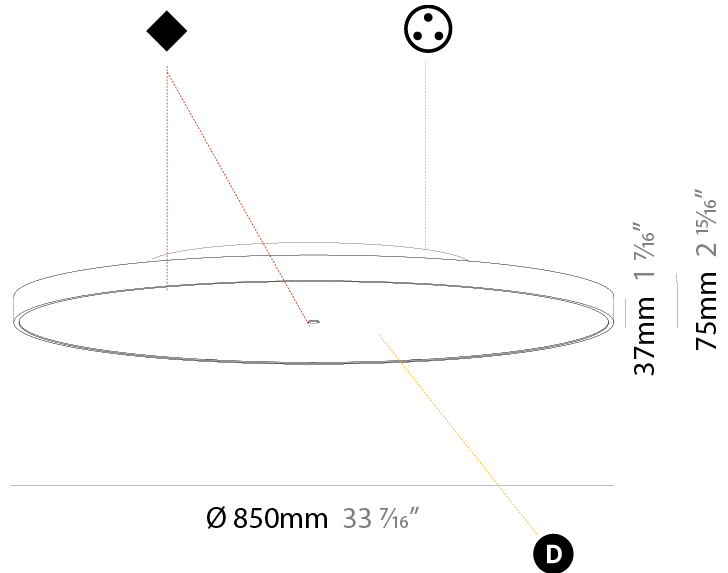

GENERAL

Series: Sign Diva
Subseries: Sign Diva
Partner: Prolicht
Division: Architectural
Installation: Surface
Product Type: Ceiling Surface
Mounting Location: Ceiling
Light Distribution: Direct / Indirect

PHYSICAL

Shape: Round
Diameter (mm): 850
Diameter (in): 33 7/16
Height (mm): 75
Height (in): 2 15/16
Weight (kg): 12.906
Weight (lbs): 28.453
Diffuser: Direct - PMMA - Opal/Micro-Prism/Sparkling Secret/Vintage Industrial with Shine Ring / Indirect - White/Yellow/Orange/Red/Blue/Green
Fixture Finish: SSR / BKV / CWI / CRY / HAB / UFT / ITA / RUA / FTG / MYG / LOD / PUS / FRO / FUP / KIA / POP / BLS / SPG / MEY / GOH / CHC / COM / ABZ / JAG / OBR / MOS / ROR
Fixture Material: PMMA / Extruded Aluminum / Steel

ELECTRICAL

Lamp Type: LED (Zhaga Standard)
Input Wattage (W): 96.8
Total Output Wattage (W): 76.8
Dimming: Tri-Mode (Non-Dimming and Phase Dimming (120Vac only) and 0-10V Dimming)
Driver Included: Yes
Driver Location: Integrated
Driver Type: Constant Current - Universal
Driver Class: Class 2
Input Voltage (V): 120 - 277
Constant Current (MA): 600

LED

Color Temperature (*K): 3000 / 3500 / 4000
Max. Delivered Lumen (lm): 11160 / 11388 / 11620
CRI: >90 CRI
Lamp Life (hrs): 50000

OPTICAL

RATINGS AND CERTIFICATIONS

Certified By: Certified for North American Standards
IP rating: IP20