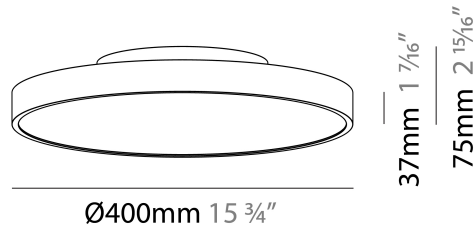

GENERAL

Series: Sign Diva
Subseries: Sign Diva
Partner: Prolicht
Division: Architectural
Installation: Surface
Product Type: Ceiling Surface
Mounting Location: Ceiling
Light Distribution: Direct / Indirect

PHYSICAL

Shape: Round
Diameter (mm): 400
Diameter (in): 15 3/4
Height (mm): 75
Height (in): 2 15/16
Weight (kg): 2.302
Weight (lbs): 5.075

Diffuser: Direct - PMMA - Opal/Micro-Prism/Sparkling Secret/Vintage Industrial with Shine Ring / Indirect - White/Yellow/Orange/Red/Blue/Green

Fixture Finish: SSR / BKV / CWI / CRY / HAB / UFT / ITA / RUA / FTG / MYG / LOD / PUS / FRO / FUP / KIA / POP / BLS / SPG / MEY / GOH / CHC / COM / ABZ / JAG / OBR / MOS / ROR

Fixture Material: PMMA / Extruded Aluminum / Steel

ELECTRICAL

Lamp Type: LED (Zhaga Standard)
Input Wattage (W): 19.8
Total Output Wattage (W): 16
Dimming: Tri-Mode (Non-Dimming and Phase Dimming (120Vac only) and 0-10V Dimming)
Driver Included: Yes
Driver Location: Integrated
Driver Type: Constant Current - Universal
Driver Class: Class 2
Input Voltage (V): 120 - 277
Constant Current (MA): 500

LED

Color Temperature (°K): 3000 / 3500 / 4000
Max. Delivered Lumen (lm): 2280 / 2313 / 2360
CRI: >90 CRI
Lamp Life (hrs): 50000

OPTICAL

RATINGS AND CERTIFICATIONS

Certified By: Certified for North American Standards
IP rating: IP20