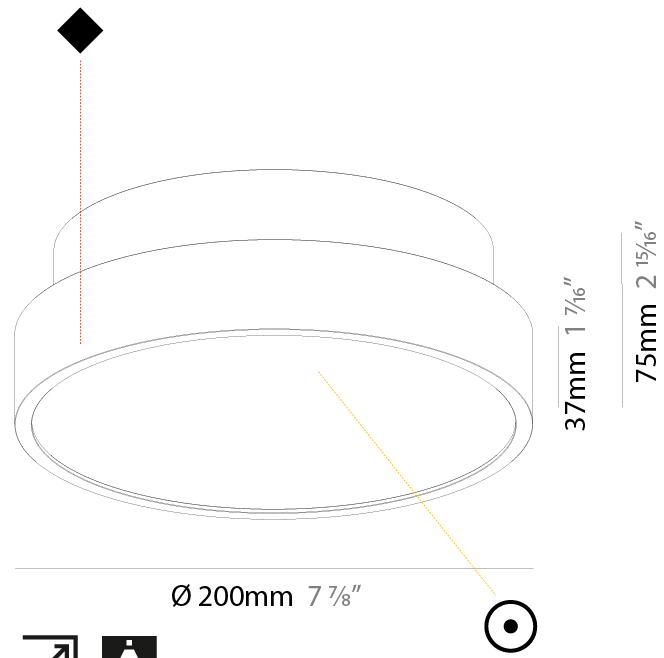

GENERAL

Series: Sign Diva
Subseries: Sign Diva
Partner: Prolicht
Division: Architectural
Installation: Surface
Product Type: Ceiling Surface
Mounting Location: Ceiling
Light Distribution: Direct

PHYSICAL

Shape: Round
Diameter (mm): 200
Diameter (in): 7 7/8
Height (mm): 75
Height (in): 2 15/16
Weight (kg): 1.122
Weight (lbs): 2.474
Diffuser: PMMA - Opal/Micro-Prism/Sparkling Secret/Vintage Industrial with Shine Ring
Fixture Finish: SSR / BKV / CWI / CRY / HAB / UFT / ITA / RUA / FTG / MYG / LOD / PUS / FRO / FUP / KIA / POP / BLS / SPG / MEY / GOH / CHC / COM / ABZ / JAG / OBR / MOS / ROR
Fixture Material: PMMA / Extruded Aluminum / Steel

ELECTRICAL

Lamp Type: LED (Zhaga Standard)
Input Wattage (W): 12.1
Total Output Wattage (W): 11
Dimming: Tri-Mode (Non-Dimming and Phase Dimming (120Vac only) and 0-10V Dimming)
Driver Included: Yes
Driver Location: Integrated
Driver Type: Constant Current - Universal
Driver Class: Class 2
Input Voltage (V): 120 - 277
Constant Current (MA): 350

LED

Color Temperature (°K): 3000 / 3500 / 4000
Max. Delivered Lumen (lm): 1040 / 1058 / 1080
CRI: >90 CRI
Lamp Life (hrs): 50000

OPTICAL

RATINGS AND CERTIFICATIONS

Certified By: Certified for North American Standards
IP rating: IP20

PROJECT
TYPE
SPECIFIER
QUANTITY
DATE