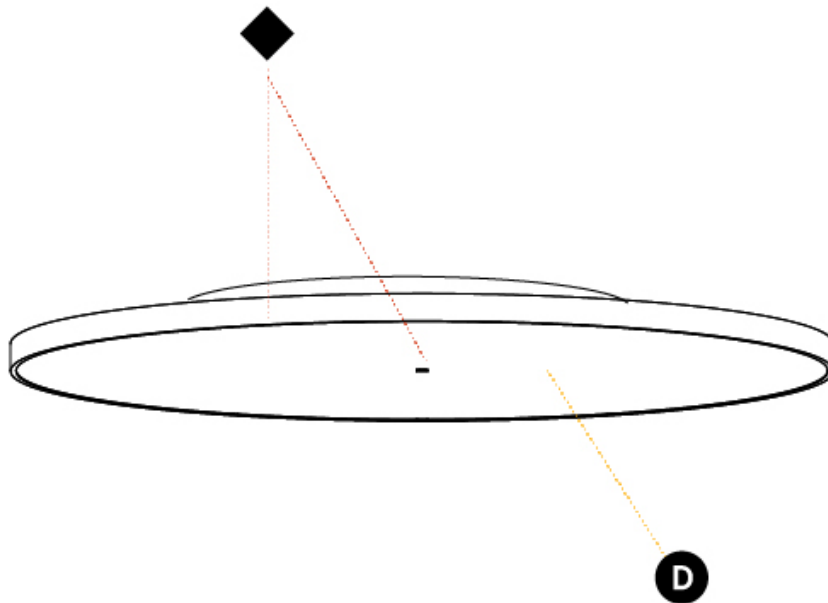

SIGN DIVA SURFACE

A3D094-

PROJECT

TYPE

SPECIFIER

QUANTITY

DATE

SIGN DIVA COLOR FINISH CHART